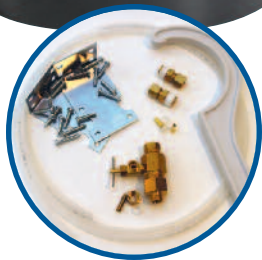

## PRODUCT FEATURES AND BENEFITS

- Solid, Compact Space-Saving Design
- Brushed Steel Side Panels
- White/Grey/Black Colors to Match any Decor
- Stainless Steel Cold Tank
- High Capacity Stainless Steel Hot Tank
- Large Dispense Area for Tall Sport Bottles
- Fast Dispense Rate
- Coffee Maker/Ice Machine Port
- Continuous Water Supply
- Energy Efficient
- Environmentally Friendly
- Convenient
- Economical
- Delicious

12.3"W(313mm) x 12.7"D(323mm) x 50"H (1270mm)

Linis Water Stations,  
black (L) white (R)  
Includes filters and all  
accessories